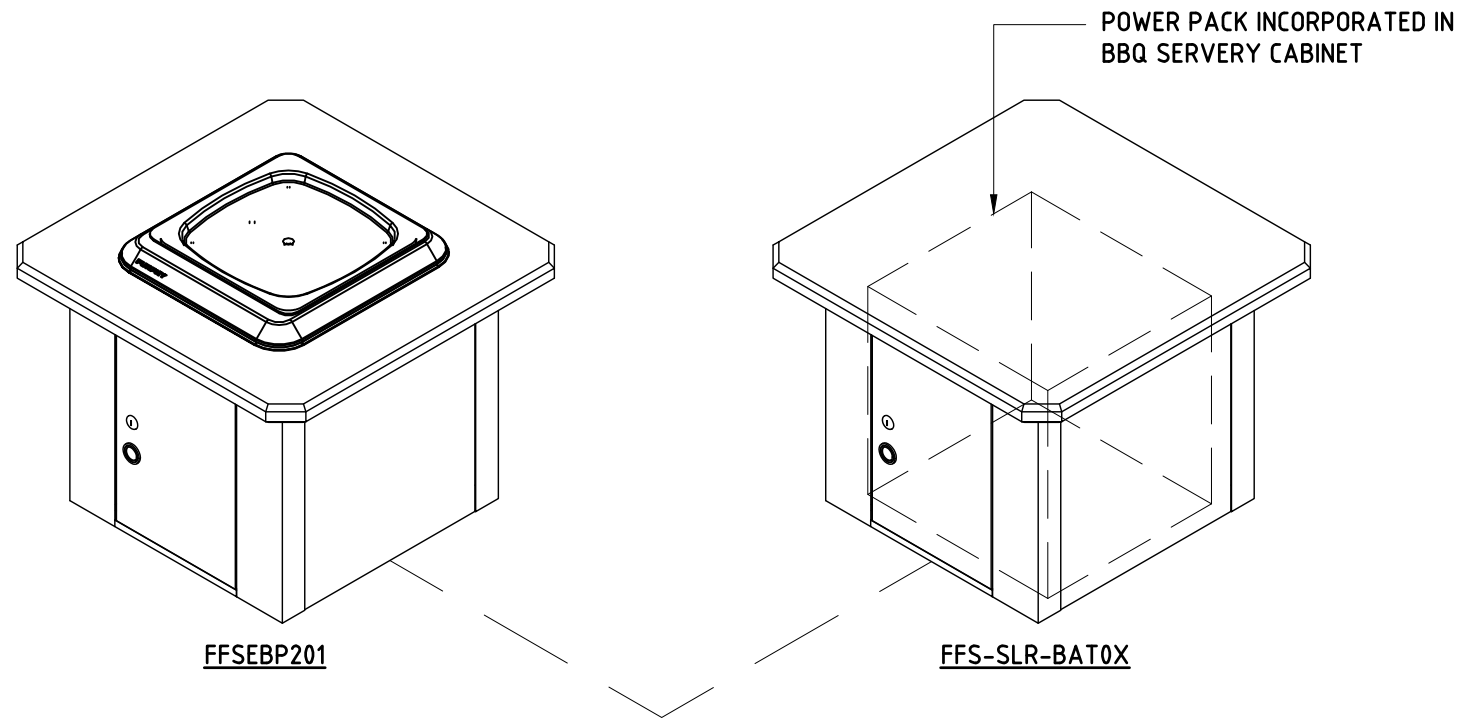

ALL DIMENSIONS IN MILLIMETRES - DO NOT SCALE

FFSEBP201 - STANDARD PREMIUM SINGLE HOTPLATE BBQ
 FFS-SLR-BAT0X - POWER PACK SERVERY

REVISION	DATE:	DRAWN BY.
6		
5		
4		
3		
2		
1		

DATE:	DRAWN BY.

© FURPHY FOUNDRY PTY LTD
 THIS DOCUMENT IS AND SHALL REMAIN THE PROPERTY OF FURPHY FOUNDRY. UNAUTHORISED USE OF THIS DOCUMENT IN ANY FORM IS PROHIBITED.

PROJECT No. NPD-1004	PAGE A3
DATE: 27.02.24	DRAWN JAR
DRAWING No. SBBQ-1004	SCALE NTS
SHEET No. 102	REV. -