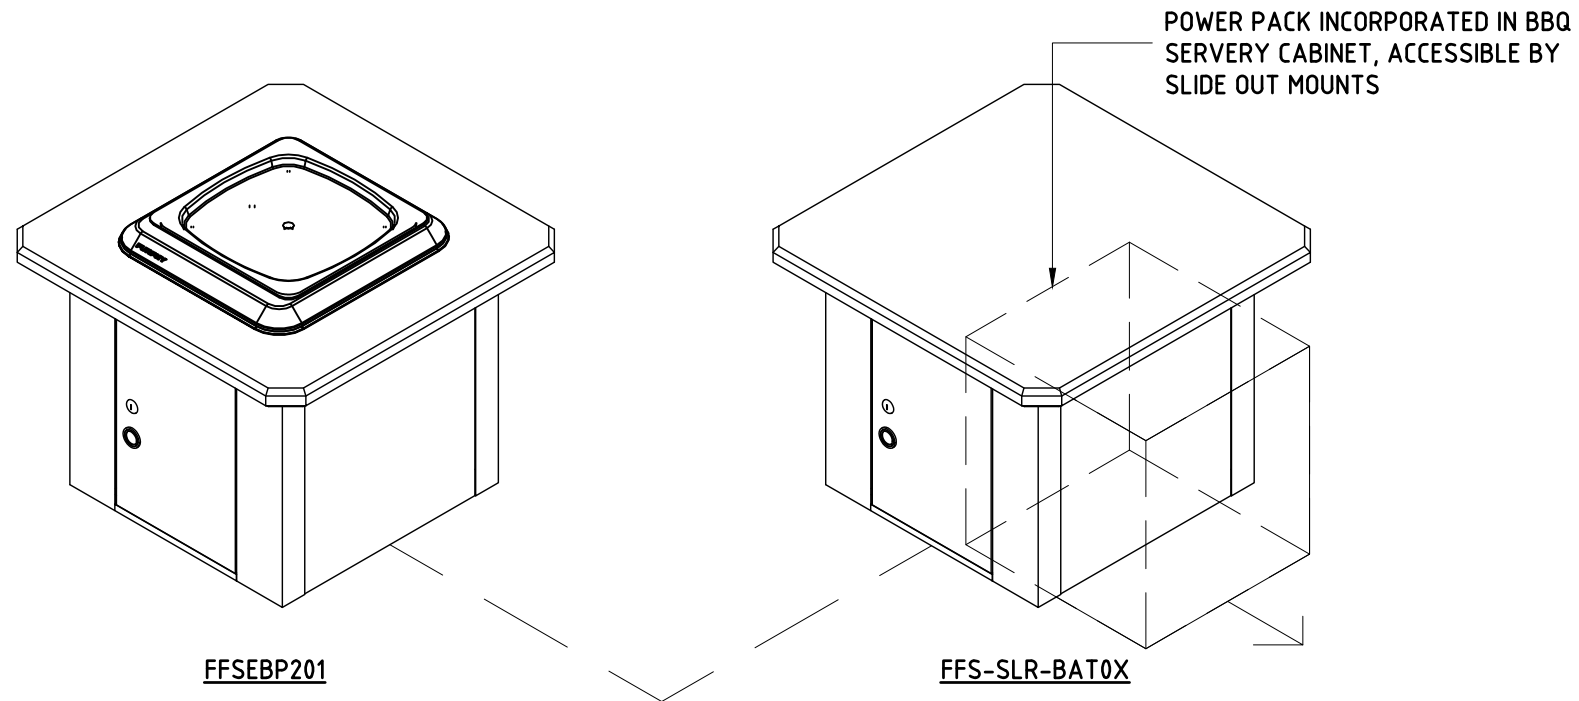

ALL DIMENSIONS IN MILLIMETRES - DO NOT SCALE

FFSEBP201 - STANDARD PREMIUM SINGLE HOTPLATE BBQ
 FFS-SLR-BAT0X - POWER PACK SERVERY

REVISION	DATE:	DRAWN BY.
6		
5		
4		
3		
2		
1		

DATE:	DRAWN BY.

© FURPHY FOUNDRY PTY LTD
 THIS DOCUMENT IS AND SHALL REMAIN THE PROPERTY OF FURPHY FOUNDRY. UNAUTHORISED USE OF THIS DOCUMENT IN ANY FORM IS PROHIBITED.

PROJECT No. NPD-1004	PAGE A3
DATE: 27.02.24	DRAWN JAR
DRAWING No. SBBQ-1004	SCALE NTS
SHEET No. 102	REV. -